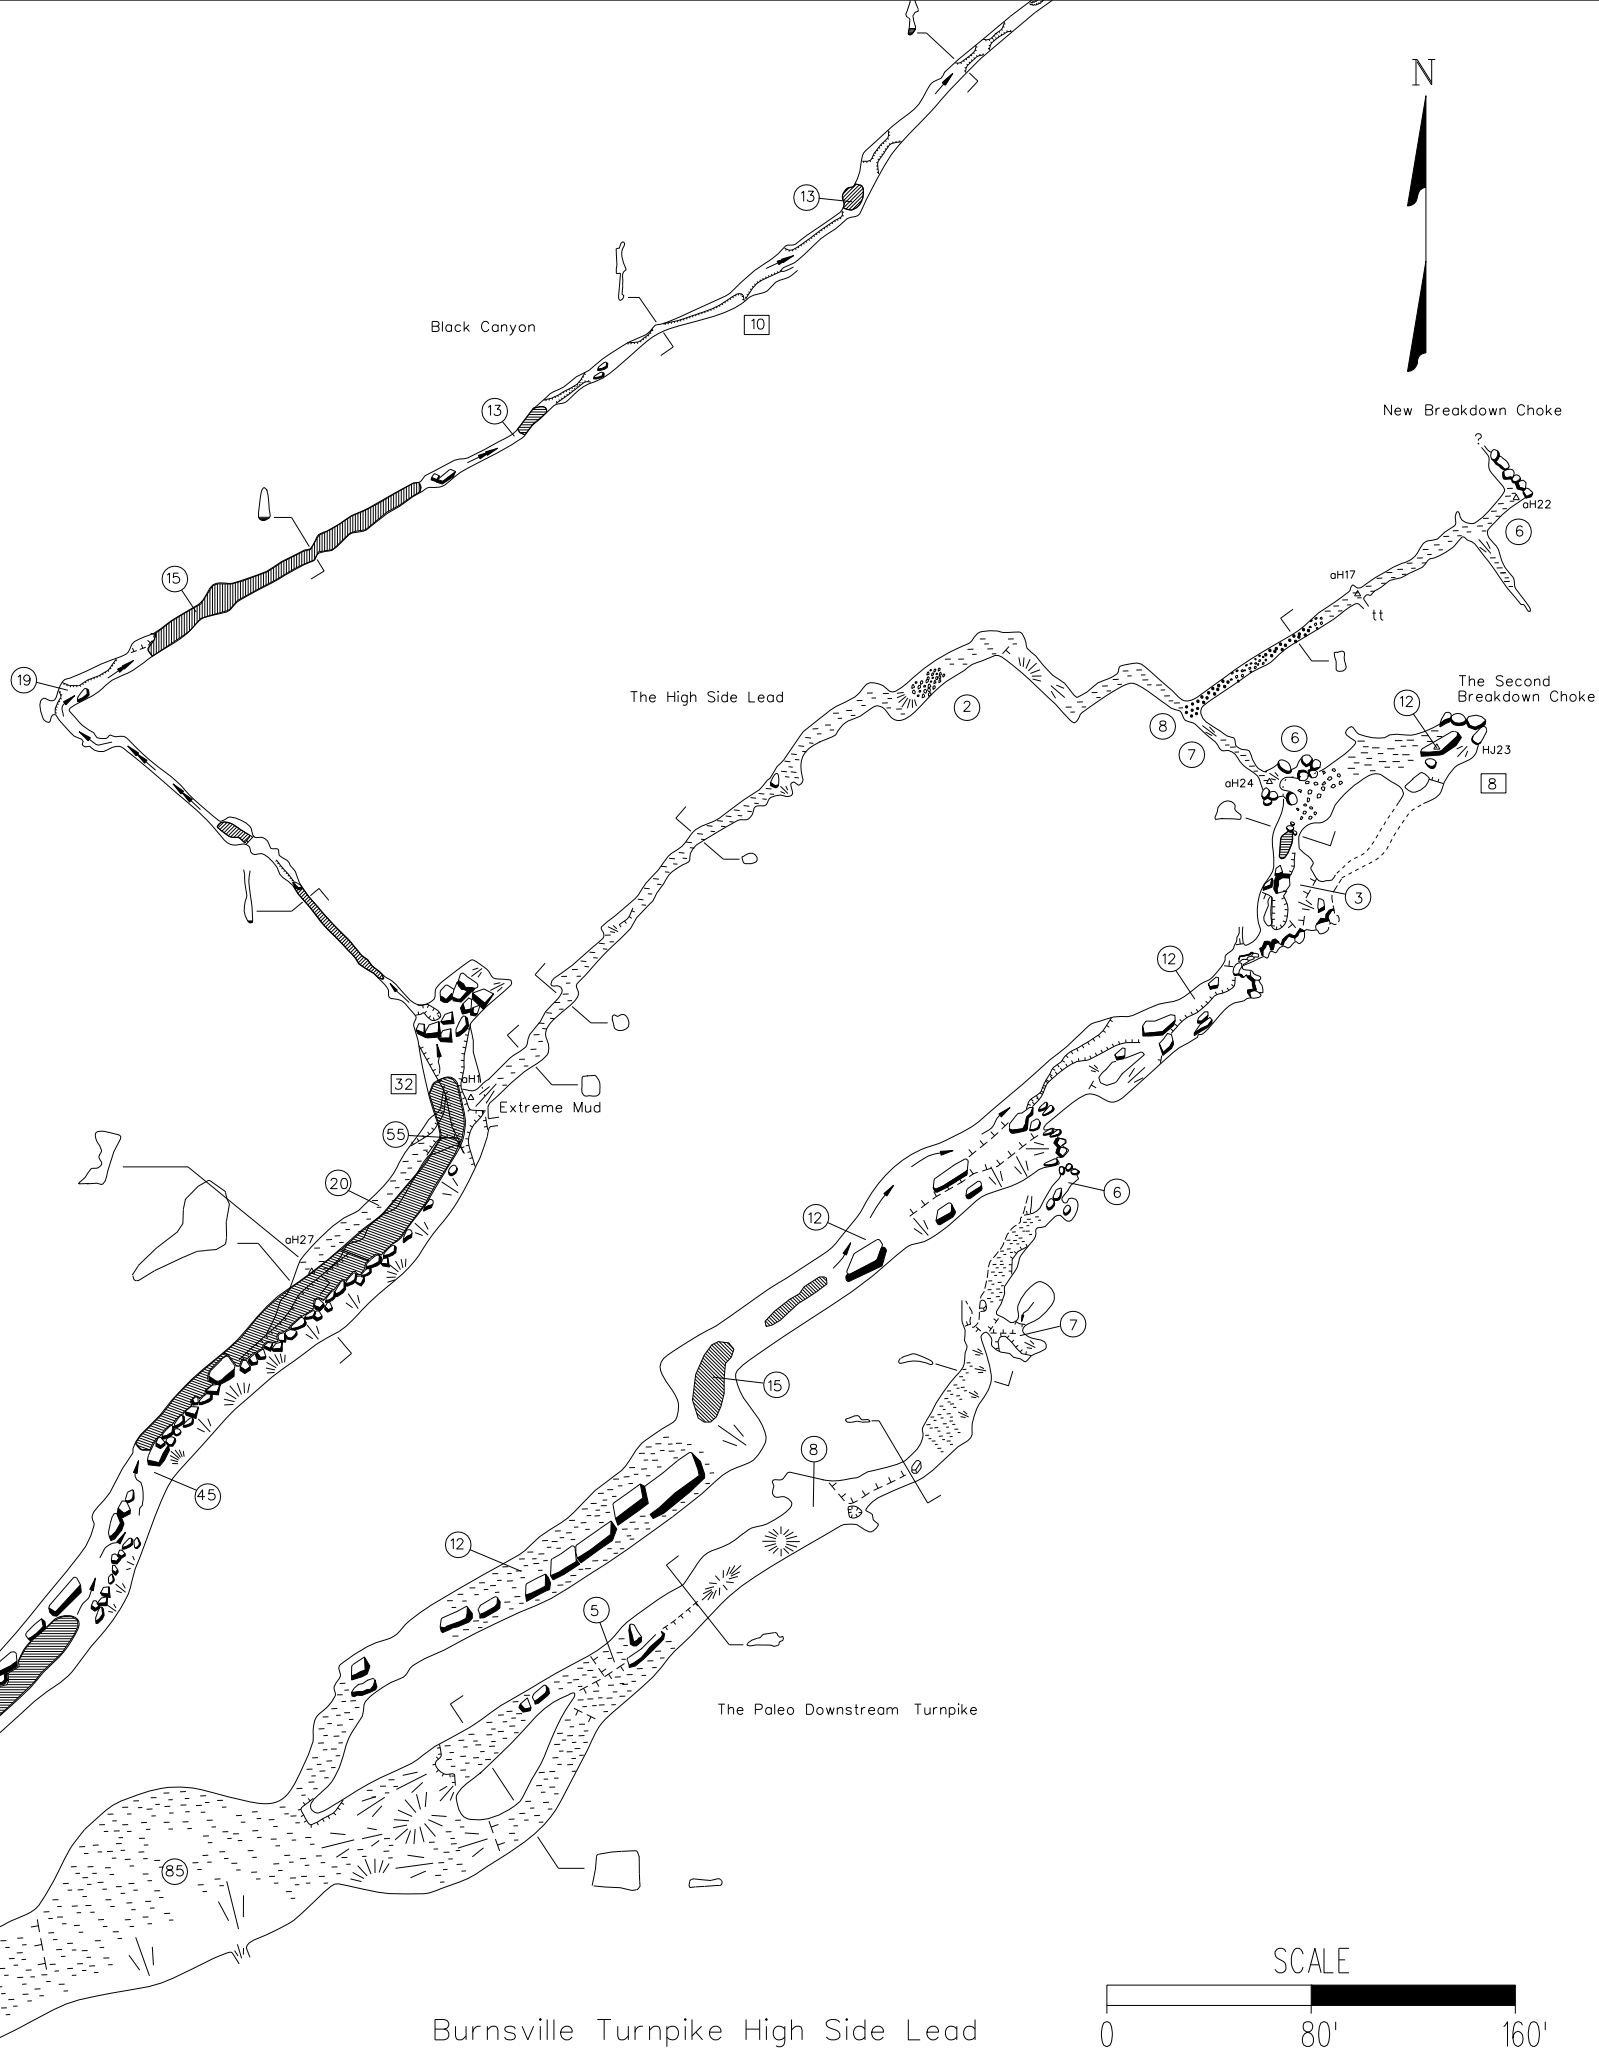

N

New Breakdown Choke

Black Canyon

The High Side Lead

The Second Breakdown Choke

Extreme Mud

The Paleo Downstream Turnpike

Burnsville Turnpike High Side Lead

SCALE

New Stuff Mapped
Off Thundering Raccoon Room

The large high room

Passage Detail
Sketched

New stuff mapped

LOWER SAHARA

Sahara Pipeline Survey