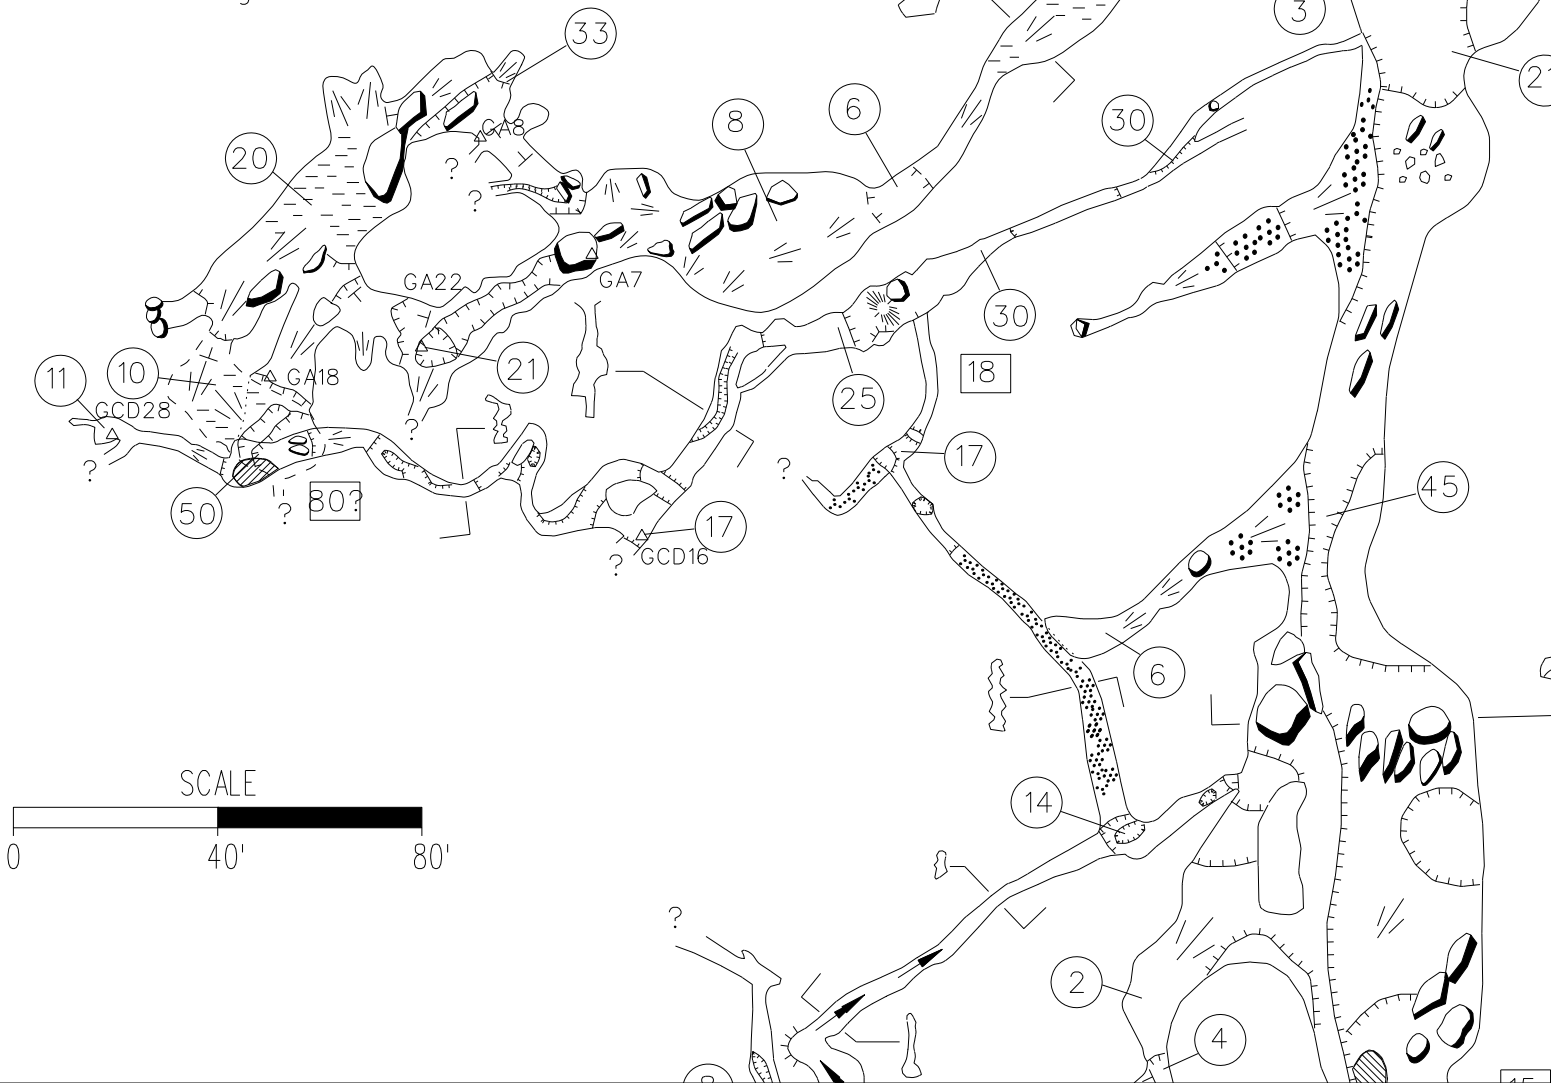

N

New Breakdown Choke

Black Canyon

The High Side Lead

The Second Breakdown Choke

Extreme Mud

The Paleo Downstream Turnpike

Burnsville Turnpike High Side Lead

SCALE

New Stuff Mapped
Off Thundering Raccoon Room

The large high room

Passage Detail
Sketched

New stuff mapped

LOWER SAHARA

Sahara Pipeline Survey