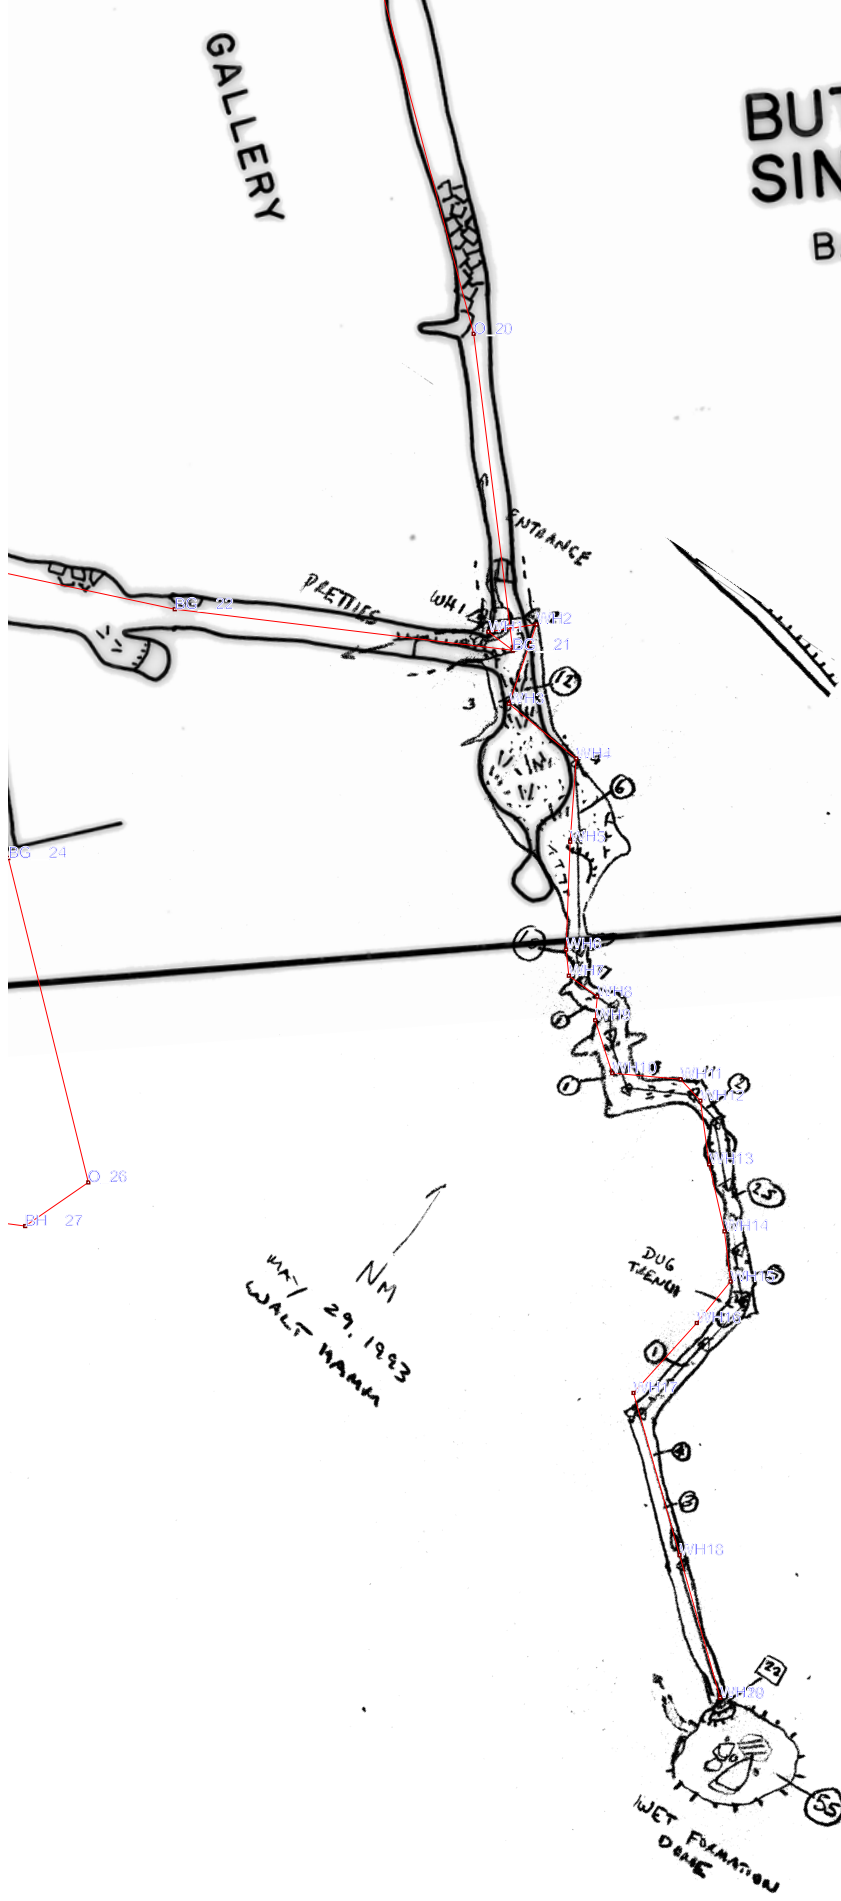

# BUTLER CAVE - SINKING CREEK SYSTEM

BATH COUNTY, VIRGINIA

SAND CANYON  
CRYSTAL GALLERY  
MOON ROOM

GALLERY

© B. C. C. S. 1985

REVISED 10/87

2

NM  
MAY 29, 1983  
WALT NANN

WET FORMATION  
DOME